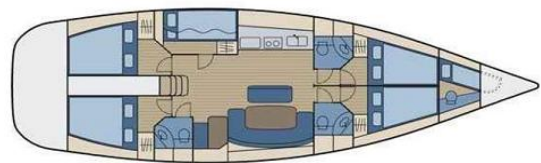

BENETEAU CYCLADES 50.5 Y/B 2009 MOUSONAS

SPECIFICATIONS

L.O.A.	15.62 m
BEAM	4.89 m
DRAFT	2.00 m
ENGINE Yanmar	110 hp
WATER CAPACITY	930 lit
FUEL CAPACITY	400 lit
SAIL AREA	124 sq meters

ACCOMMODATION

DOUBLE BED CABINS 5 + 1 (for the skipper)
 SINGLE BED CABINS 3 + 1
 BERTHS 10 + 2 DOUBLE BERTHS IN SALOON
WC 3 (ELEC.2)2021 (+1 for the skipper)SHOWERS 3
 MAX. Accommodation **12 PAX**
 BASES : ALIMOS - LEFKAS